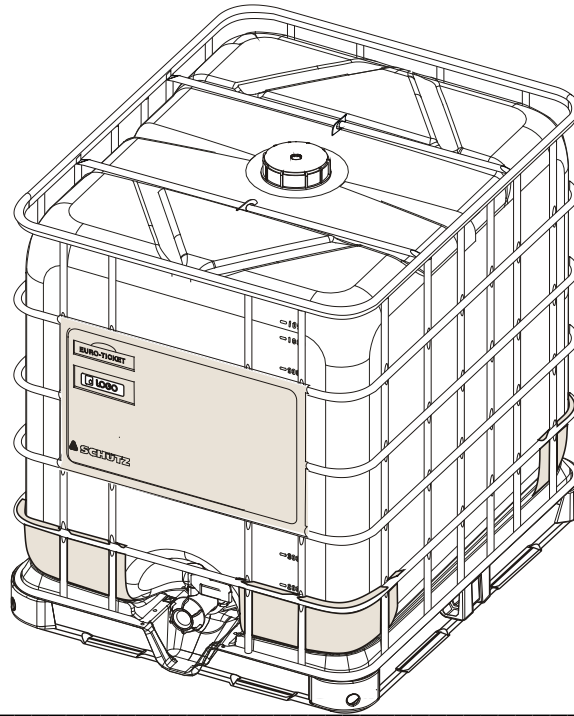

container for transport

MX 275 UN EX EVOH / nat / 6" red TP, 2" solid plug
Butterfly valve, FKM, 2" male NPS (3pc), steel frame
2 plates, ticket

SCHÜTZ
200 Aspen Hill Road
North Branch, NJ 08876

Date: May 8, 2013
Page 1 of 2

Material number MX 4009011

Technical data:

Rated volume:	275	gal
Overflow volume:	280	gal
Length:	48	in
Width:	40	in
Height with pallet:	46	in
Filling opening:	6	in
Discharge opening:	2	in
Fork opening - height	2.5	in
Label plate:	2	piece
Corner Protector:	N/A	
Weight: approx	128	lbs