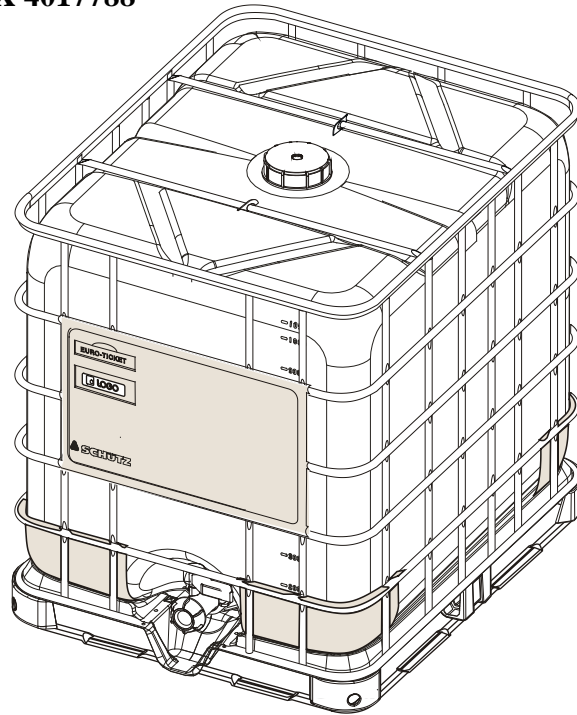

container for transport

MX EX 275 UN / white / 6" red TP, 2" solid plug
Integrated butterfly valve, 2" male camlock (1pc), steel frame
2 plates, ticket

SCHÜTZ
200 Aspen Hill Road
North Branch, NJ 08876

Date: March 8, 2013
Page 1 of 2

Material number MX 4017788

Technical data:

Rated volume:	275	gal
Overflow volume:	280	gal
Length:	48	in
Width:	40	in
Height with pallet:	46	in
Filling opening:	6	in
Discharge opening:	2	in
Fork opening - height	2.5	in
Label plate:	2	piece
Corner Protector:	NA	
Weight: approx	128	lbs